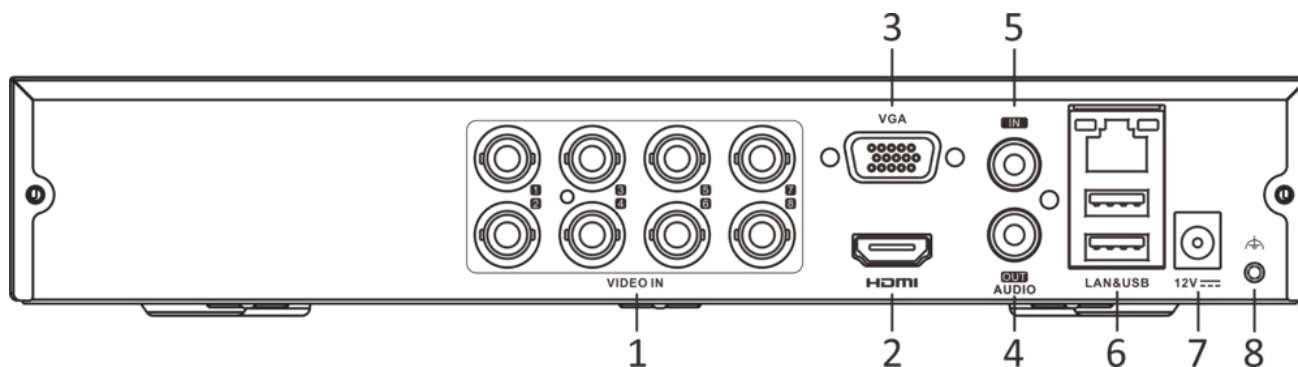

Hikvision

HikvisionHQ

HikvisionHQ

Hikvision_Global

Hikvision
Corporate Channel

hikvisionhq

Physical Interface

No.	Description	No.	Description
1	Video and coaxial audio in	5	AUDIO IN, RCA connector
2	HDMI interface	6	LAN network interface and USB interface
3	VGA interface	7	12 VDC power input
4	AUDIO OUT, RCA connector	8	GND