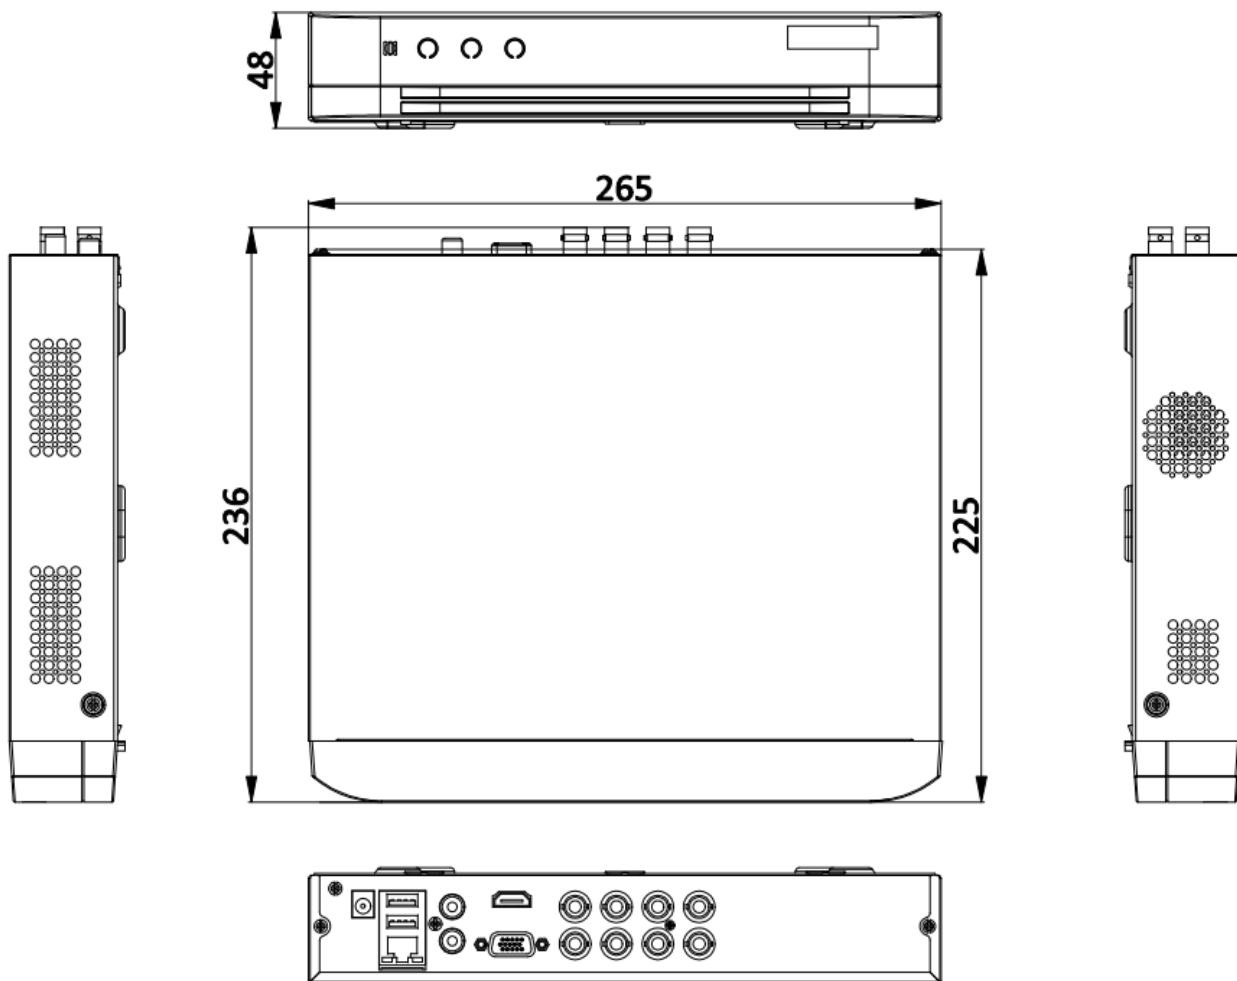

Dimension

scale/1:1;Unit/mm

Headquarters

No.555 Qianmo Road, Binjiang District,
Hangzhou 310051, China
T +86-571-8807-5998
www.hikvision.com

Follow us on social media to get the latest product and solution information.

Hikvision

HikvisionHQ

HikvisionHQ

Hikvision_Global

Hikvision
Corporate Channel

hikvisionhq