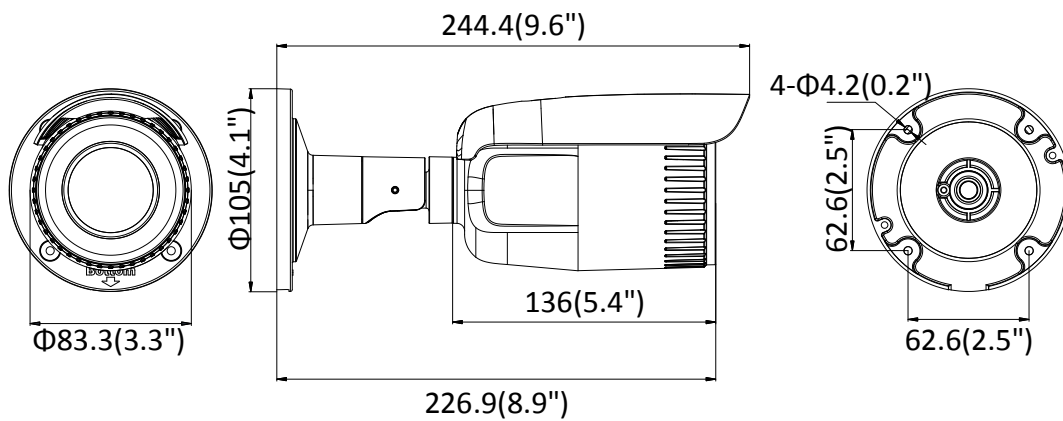

Network Storage	Support MicroSD/SDHC/SDXC card (128G), local storage and NAS (NFS,SMB/CIFS), ANR
Alarm Trigger	Motion detection, video tampering, network disconnected, IP address conflict, illegal login, HDD error, HDD full
Network Storage	NAS (NFS,SMB/CIFS)
Protocols	TCP/IP, ICMP, HTTP, HTTPS, FTP, DHCP, DNS, DDNS, RTP, RTSP, RTCP, PPPoE, NTP, UPnP, SMTP, SNMP, IGMP, QoS, IPv6, UDP, Bonjour, 802.1x
General Function	One-key reset, heartbeat, mirror, password protection, privacy mask, watermark, IP address filter
Firmware Version	V5.5.52
API	ONVIF(PROFILE S,PROFILE G), ISAPI
Simultaneous Live View	Up to 6 channels
User/Host	Up to 32 users 3 levels: Administrator, Operator and User
Client	iVMS-4200, Hik-Connect, iVMS-5200, iVMS-4500
Web Browser	IE8+, Chrome 31.0-44, Firefox 30.0-51, Safari 8.0+
Interface	
Communication Interface	1 RJ45 10M/100M self-adaptive Ethernet port
On-board storage	Built-in Micro SD/SDHC/SDXC slot, up to 128G
Video Out (Without -Z Model)	1 Vp-p Composite Output(75Ω/BNC)
Reset Button	Yes
General	
Operating Conditions	-30 °C to +60 °C (-22 °F to +140 °F), Humidity 95% or less (non-condensing)
Power Supply	12 VDC ± 25% PoE: 802.3af, class 3
Power Consumption and Current	With -Z model: 12 VDC, 0.9 A, max. 11 W PoE (802.3af, 36 to 57 V), 0.4 A to 0.2 A, max. 12.9 W Without -Z model: 12 VDC, 0.6 A, max. 7 W PoE (802.3af, 36 to 57 V), 0.3 A to 0.1 A, max. 9 W
Protection Level	IP67
Material	Camera body, bracket: metal, sunshield: plastic
Dimensions	Camera: 105 mm × 244.4 mm (4.1" × 9.6") With package: 315 mm × 137 mm × 141 mm (12.4" × 5.4" × 5.6")
Weight	Camera: approx. 700 g (1.5 lb.) With package: approx. 1150 g (2.5 lb.)

Available Models:

DS-2CD3651G0-I (2.7 to 13.5 mm), DS-2CD3651G0-IZ (2.7 to 13.5 mm)

Dimensions

Unit: mm(inch)

Accessories

DS-

1260ZJ
Junction Box

DS-1275ZJ-SUS
Vertical Pole Mount